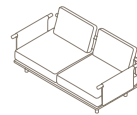

W 195 × D 100 × H 66 cm
Seat H with cushion 22 + 18 cm

W 76" ¾ × D 39" ¼ × H 26"
Seat H with cushion 8" ⅝ + 7" ⅝

002 + 012 + 2 × 011 SOFA

W 200 × D 100 × H 66 cm
Seat H with cushion 22 + 18 cm

W 78" ¾ × D 39" ¼ × H 26"
Seat H with cushion 8" ⅝ + 7" ⅝