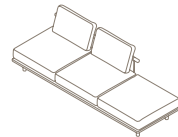

003 + 012 SOFA

W 285 × D 100 × H 66 cm
Seat H with cushion 22 + 18 cm

W 112" ¼ × D 39" ¼ × H 26"
Seat H with cushion 8" ⅝ + 7" ⅝