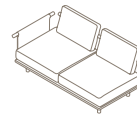

002 + 012 + 011 SOFA

W 195 × D 100 × H 66 cm
Seat H with cushion 22 + 18 cm

W 76" ¾ × D 39" ¼ × H 26"
Seat H with cushion 8" ⅝ + 7" ⅝