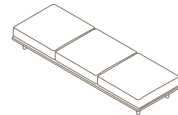

003 MODULE

W 285 × D 95 × H 40 cm
Seat H with cushion 22 + 18 cm

W 112" ¼ × D 37" ¾ × H 15" ¾
Seat H with cushion 8" ⅝ + 7" ⅝