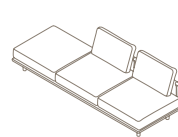

W 285 × D 100 × H 66 cm
Seat H with cushion 22 + 18 cm

W 112" ¼ × D 39" ¼ × H 26"
Seat H with cushion 8" ⅝ + 7" ⅝

003 + 012 SOFA

W 285 × D 100 × H 66 cm
Seat H with cushion 22 + 18 cm

W 112" ¼ × D 39" ¼ × H 26"
Seat H with cushion 8" ⅝ + 7" ⅝