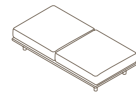

002 MODULE

W 190 × D 95 × H 40 cm
Seat H with cushion 22 + 18 cm

W 74" ⅞ × D 37" ¾ × H 15" ¾
Seat H with cushion 8" ⅝ + 7" ⅝