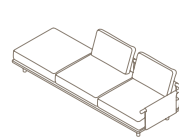

003 + 012 + 011 SOFA

W 290 × D 100 × H 66 cm
Seat H with cushion 22 + 18 cm

W 114" ¼ × D 39" ¼ × H 26"
Seat H with cushion 8" ⅝ + 7" ⅝

EDEN

004 MODULE

W 228 × D 135 × H 40 cm
Seat H with cushion 22 + 18 cm

W 89" ¾ × D 53" ½ × H 15" ¾
Seat H with cushion 8" ⅝ + 7" ⅝