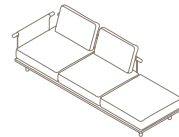

003 + 012 + 011 SOFA

W 290 × D 100 × H 66 cm
Seat H with cushion 22 + 18 cm

W 114" ¼ × D 39" ¼ × H 26"
Seat H with cushion 8" ⅝ + 7" ⅝