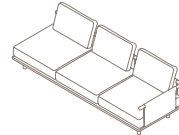

003 + 013 + 011 SOFA

W 290 × D 100 × H 66 cm
Seat H with cushion 22 + 18 cm

W 114" ¼ × D 39" ¼ × H 26"
Seat H with cushion 8" ⅝ + 7" ⅝