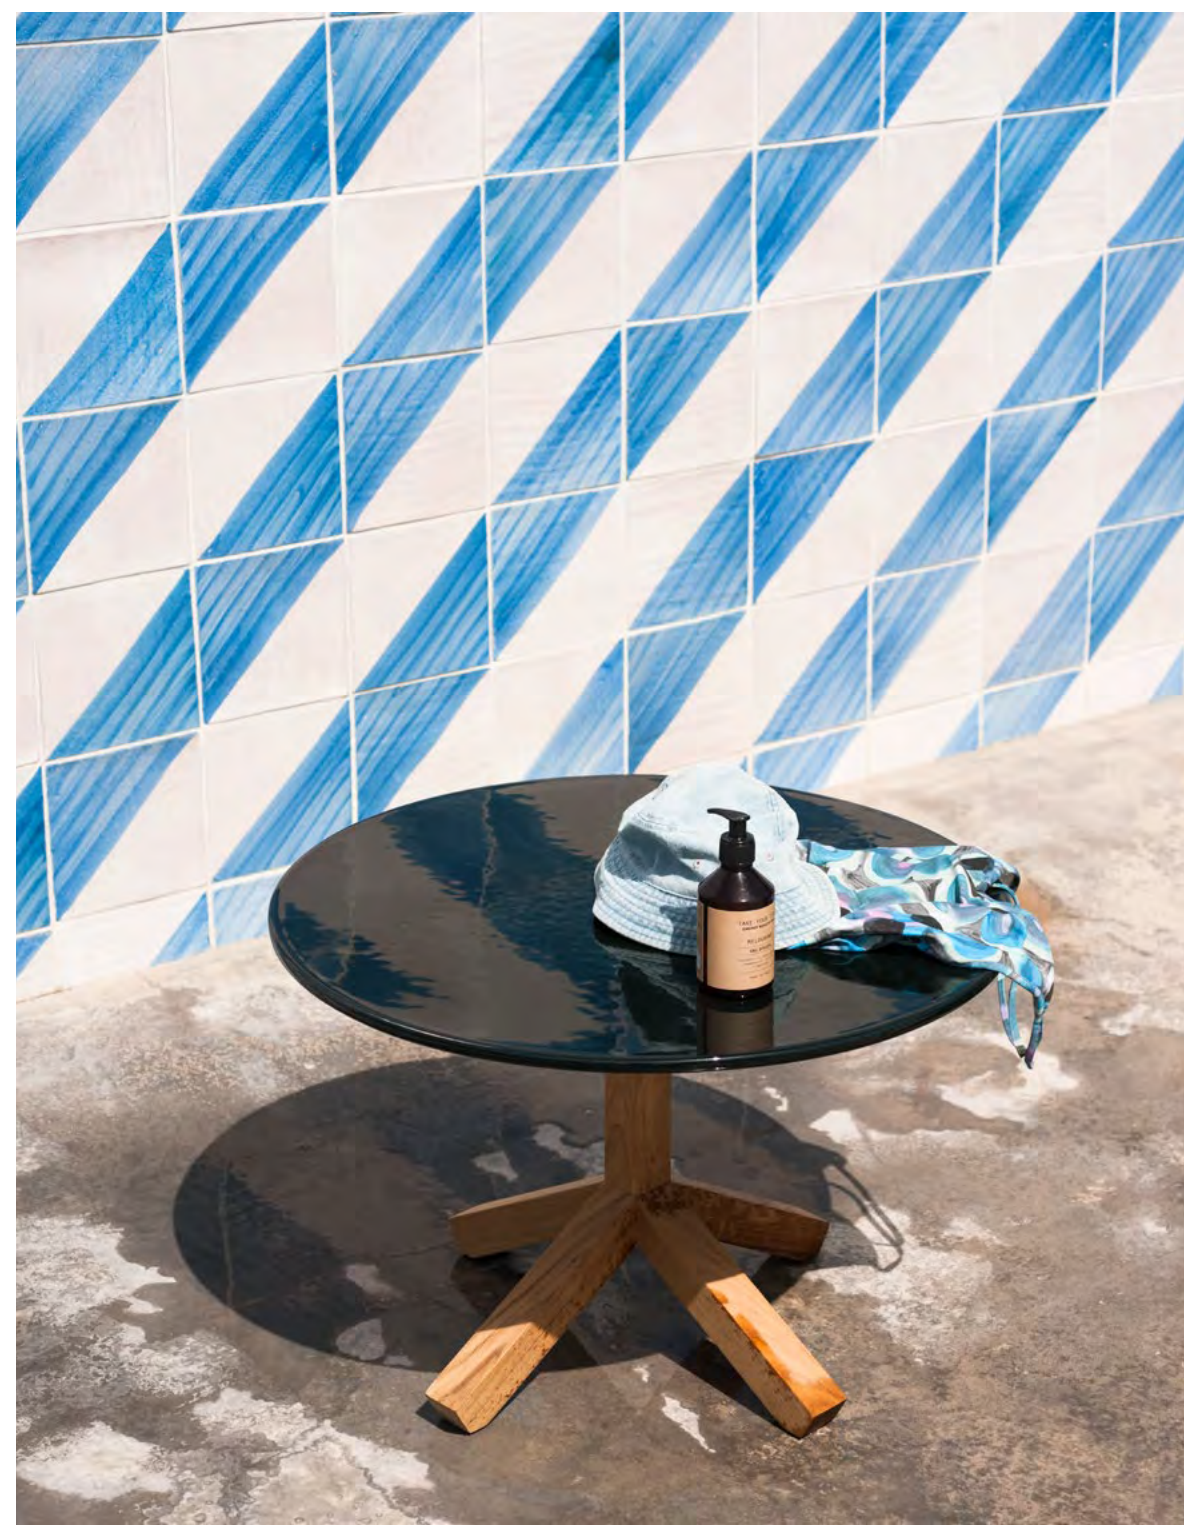

PRODUCT MATCH
ROOT 046 coffee table
Finish: structure TEAK,
top STORM glazed gres.

SPOOL 102 sofa
Finishes: structure MILK, batyline
NAVY. Fabric: ECO C08 Denim.
Technical information p.89

[Back to the index](#)