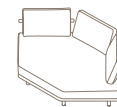

004 + 3 × 011 MODULE

W 236 × D 140 × H 66 cm
Seat H with cushion 22 + 18 cm

W 92" ⅞ × D 55" ½ × H 26"
Seat H with cushion 8" ⅝ + 7" ⅝