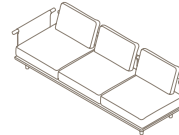

003 + 013 + 011 SOFA

W 290 × D 100 × H 66 cm
Seat H with cushion 22 + 18 cm

W 114" ¼ × D 39" ¼ × H 26"
Seat H with cushion 8" ⅝ + 7" ⅝