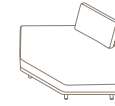

004 + 011 SOFA

W 228 × D 140 × H 66 cm
Seat H with cushion 22 + 18 cm

W 89" ¾ × D 55" ½ × H 26"
Seat H with cushion 8" ⅝ + 7" ⅝