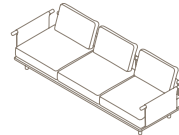

003 + 013 + 2 × 011 SOFA

W 295 × D 100 × H 66 cm
Seat H with cushion 22 + 18 cm

W 116" ⅞ × D 39" ¼ × H 26"
Seat H with cushion 8" ⅝ + 7" ⅝