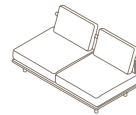

002 + 012 SOFA

W 190 × D 100 × H 66 cm
Seat H with cushion 22 + 18 cm

W 74" ⅞ × D 39" ¼ × H 26"
Seat H with cushion 8" ⅝ + 7" ⅝