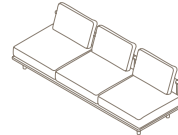

003 MODULE

W 285 × D 95 × H 40 cm
Seat H with cushion 22 + 18 cm

W 112" ¼ × D 37" ¾ × H 15" ¾
Seat H with cushion 8" ⅝ + 7" ⅝

003 + 013 SOFA

W 285 × D 100 × H 66 cm
Seat H with cushion 22 + 18 cm

W 112" ¼ × D 39" ¼ × H 26"
Seat H with cushion 8" ⅝ + 7" ⅝