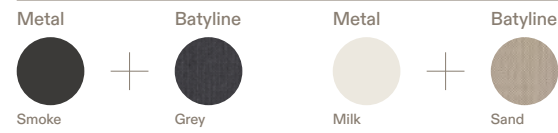

CALLA

Outdoor Seatings

001 ONE-SEATER SOFA

W 81 × D 70 × H 69 cm
Seat H 29 + 13 cm

W 31" ½ × D 28" × H 27"
Seat H 11" ¼ + 5" ¼

EDEN

Main suggested compositions

Outdoor Seatings

Outdoor Tables

001 MODULE

W 95 × D 95 × H 40 cm
Seat H with cushion 22 + 18 cm

W 37" ¾ × D 37" ¾ × H 15" ¾
Seat H with cushion 8" ⅝ + 7" ⅝

001 + 011 SOFA

W 95 × D 100 × H 66 cm
Seat H with cushion 22 + 18 cm

W 37" ¾ × D 39" ¼ × H 26"
Seat H with cushion 8" ⅝ + 7" ⅝

001 + 2 × 011 SOFA

W 100 × D 100 × H 66 cm
Seat H with cushion 22 + 18 cm

W 39" ¼ × D 39" ¼ × H 26"
Seat H with cushion 8" ⅝ + 7" ⅝

001 + 2 × 011 SOFA

W 100 × D 100 × H 66 cm
Seat H with cushion 22 + 18 cm

W 39" ¼ × D 39" ¼ × H 26"
Seat H with cushion 8" ⅝ + 7" ⅝

001 + 3 × 011 SOFA

W 105 × D 100 × H 66 cm
Seat H with cushion 22 + 18 cm

W 41" ½ × D 39" ¼ × H 26"
Seat H with cushion 8" ⅝ + 7" ⅝

002 MODULE

W 190 × D 95 × H 40 cm
Seat H with cushion 22 + 18 cm

W 74" ⅞ × D 37" ¾ × H 15" ¾
Seat H with cushion 8" ⅝ + 7" ⅝

002 + 012 SOFA

W 190 × D 100 × H 66 cm
Seat H with cushion 22 + 18 cm

W 74" ⅞ × D 39" ¼ × H 26"
Seat H with cushion 8" ⅝ + 7" ⅝

002 + 012 + 011 SOFA

W 195 × D 100 × H 66 cm
Seat H with cushion 22 + 18 cm

W 76" ¾ × D 39" ¼ × H 26"
Seat H with cushion 8" ⅝ + 7" ⅝

002 + 012 + 011 SOFA

W 195 × D 100 × H 66 cm
Seat H with cushion 22 + 18 cm

W 76" ¾ × D 39" ¼ × H 26"
Seat H with cushion 8" ⅝ + 7" ⅝

002 + 012 + 2 × 011 SOFA

W 200 × D 100 × H 66 cm
Seat H with cushion 22 + 18 cm

W 78" ¾ × D 39" ¼ × H 26"
Seat H with cushion 8" ⅝ + 7" ⅝

003 MODULE

W 285 × D 95 × H 40 cm
Seat H with cushion 22 + 18 cm

W 112" ¼ × D 37" ¾ × H 15" ¾
Seat H with cushion 8" ⅝ + 7" ⅝

003 + 013 SOFA

W 285 × D 100 × H 66 cm
Seat H with cushion 22 + 18 cm

W 112" ¼ × D 39" ¼ × H 26"
Seat H with cushion 8" ⅝ + 7" ⅝

003 + 013 + 011 SOFA

W 290 × D 100 × H 66 cm
Seat H with cushion 22 + 18 cm

W 114" ¼ × D 39" ¼ × H 26"
Seat H with cushion 8" ⅝ + 7" ⅝

003 + 013 + 011 SOFA

W 290 × D 100 × H 66 cm
Seat H with cushion 22 + 18 cm

W 114" ¼ × D 39" ¼ × H 26"
Seat H with cushion 8" ⅝ + 7" ⅝

003 + 013 + 2 × 011 SOFA

W 295 × D 100 × H 66 cm
Seat H with cushion 22 + 18 cm

W 116" ⅞ × D 39" ¼ × H 26"
Seat H with cushion 8" ⅝ + 7" ⅝

003 + 012 SOFA

W 285 × D 100 × H 66 cm
Seat H with cushion 22 + 18 cm

W 112" ¼ × D 39" ¼ × H 26"
Seat H with cushion 8" ⅝ + 7" ⅝

003 + 012 SOFA

W 285 × D 100 × H 66 cm
Seat H with cushion 22 + 18 cm

W 112" ¼ × D 39" ¼ × H 26"
Seat H with cushion 8" ⅝ + 7" ⅝

003 + 012 + 011 SOFA

W 290 × D 100 × H 66 cm
Seat H with cushion 22 + 18 cm

W 114" ¼ × D 39" ¼ × H 26"
Seat H with cushion 8" ⅝ + 7" ⅝

003 + 012 + 011 SOFA

W 290 × D 100 × H 66 cm
Seat H with cushion 22 + 18 cm

W 114" ¼ × D 39" ¼ × H 26"
Seat H with cushion 8" ⅝ + 7" ⅝

EDEN

004 MODULE

W 228 × D 135 × H 40 cm
Seat H with cushion 22 + 18 cm

W 89" ¾ × D 53" ½ × H 15" ¾
Seat H with cushion 8" ⅝ + 7" ⅝

004 + 011 SOFA

W 228 × D 140 × H 66 cm
Seat H with cushion 22 + 18 cm

W 89" ¾ × D 55" ½ × H 26"
Seat H with cushion 8" ⅝ + 7" ⅝

004 + 2 × 011 SOFA

W 232 × D 140 × H 66 cm
Seat H with cushion 22 + 18 cm

W 91" ¾ × D 55" ½ × H 26"
Seat H with cushion 8" ⅝ + 7" ⅝

004 + 2 × 011 SOFA

W 232 × D 140 × H 66 cm
Seat H with cushion 22 + 18 cm

W 91" ¾ × D 55" ½ × H 26"
Seat H with cushion 8" ⅝ + 7" ⅝

004 + 2 × 011 SOFA

W 236 × D 140 × H 66 cm
Seat H with cushion 22 + 18 cm

W 92" ⅞ × D 55" ½ × H 26"
Seat H with cushion 8" ⅝ + 7" ⅝

004 + 3 × 011 MODULE

W 236 × D 140 × H 66 cm
Seat H with cushion 22 + 18 cm

W 92" ⅞ × D 55" ½ × H 26"
Seat H with cushion 8" ⅝ + 7" ⅝

020 COFFEE TABLE

W 95 × D 95 × H 22 cm

W 37" ¾ × D 37" ¾ × H 8" ⅝

220 COFFEE TABLE

W 95 × D 95 × H 22 cm

W 37" ¾ × D 37" ¾ × H 8" ⅝