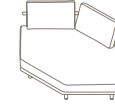

004 + 2 × 011 SOFA

W 232 × D 140 × H 66 cm
Seat H with cushion 22 + 18 cm

W 91" ¾ × D 55" ½ × H 26"
Seat H with cushion 8" ⅝ + 7" ⅝